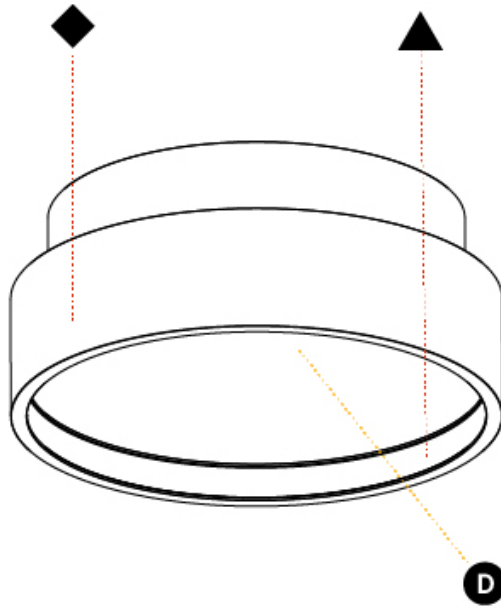

SIGN DIVA KORONA SURFACE

A3D100- : A3D100-DP-30K-13-03-04

PROJECT	_____
TYPE	_____
SPECIFIER	_____
QUANTITY	_____
DATE	_____