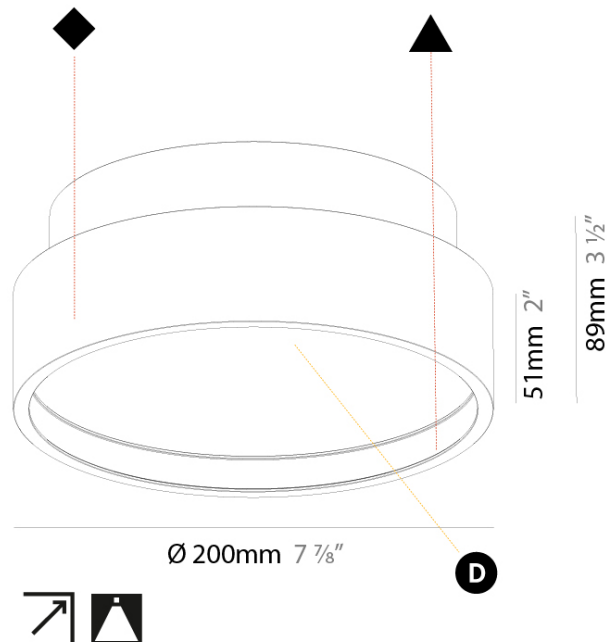

PROJECT	
TYPE	
SPECIFIER	
QUANTITY	
DATE	

SIGN DIVA KORONA SURFACE

A3D100- : A3D100-DP-30K-13-03-04

base number

1. To build a product code in our configurator select the specify button on the base model # product page
2. To build a manual product code on this datasheet choose from the options listed below in blue font and add the suffix to the base model #

GENERAL

Series: Sign Diva
Subseries: Sign Diva Korona
Partner: Prolicht
Division: Architectural
Installation: Surface
Product Type: Ceiling Surface
Mounting Location: Ceiling
Light Distribution: Direct

PHYSICAL

Shape: Round
Diameter (mm): 200
Diameter (in): 7 7/8
Height (mm): 89mm
Height (in): 3 1/2
Weight (kg): 1.263
Weight (lbs): 2.784
Fixture Material: PMMA / Extruded Aluminum / Steel

ELECTRICAL

Lamp Type: LED (Zhaga Standard)
Input Wattage (W): 12.1
Total Output Wattage (W): 11
Dimming: Phase Dimming (120Vac Only)
Driver Included: Yes
Driver Location: Integrated
Driver Type: Constant Current - Universal
Driver Class: Class 2
Input Voltage (V): 120
Constant Current (MA): 350

LED

Color Temperature (°K): 3000
Max. Delivered Lumen (lm): 1040
CRI: >90 CRI
Lamp Life (hrs): 50000

RATINGS AND CERTIFICATIONS

Certified By: Certified for North American Standards
IP rating: IP20